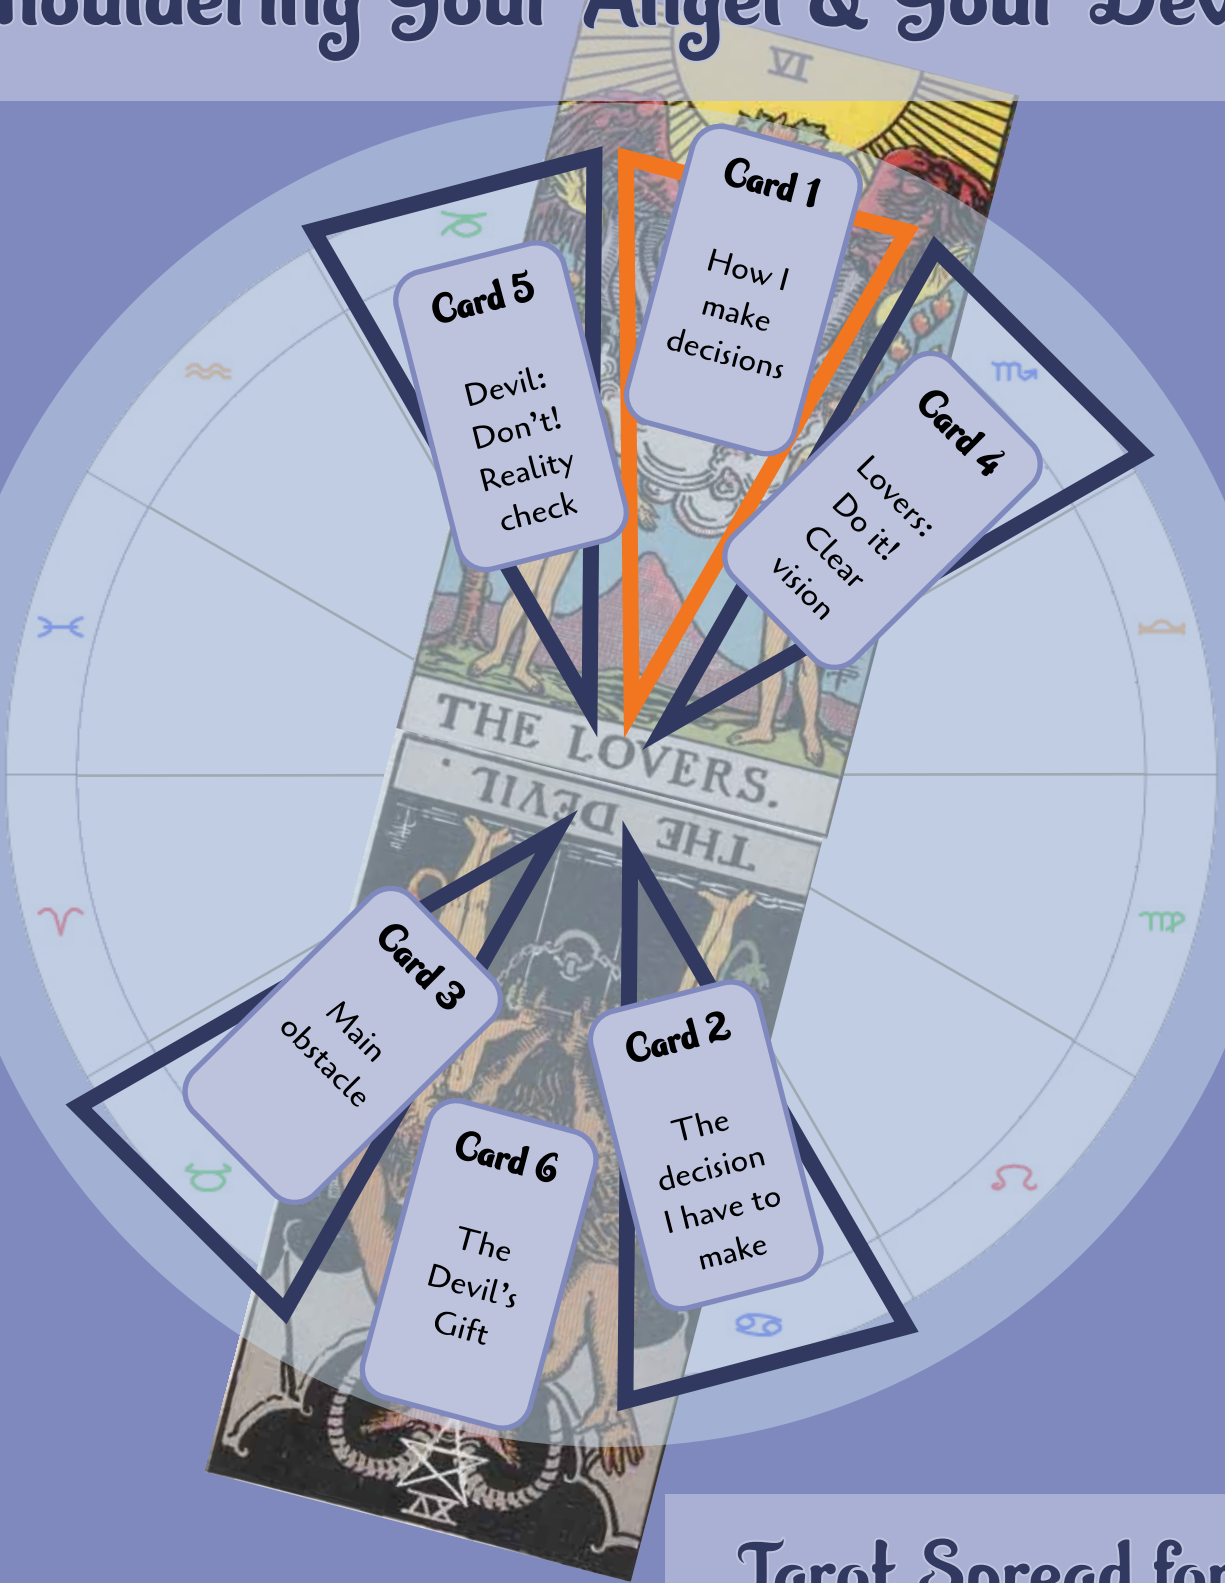

# Shouldering Your Angel & Your Devil

Tarot Spread for  
Making Decisions